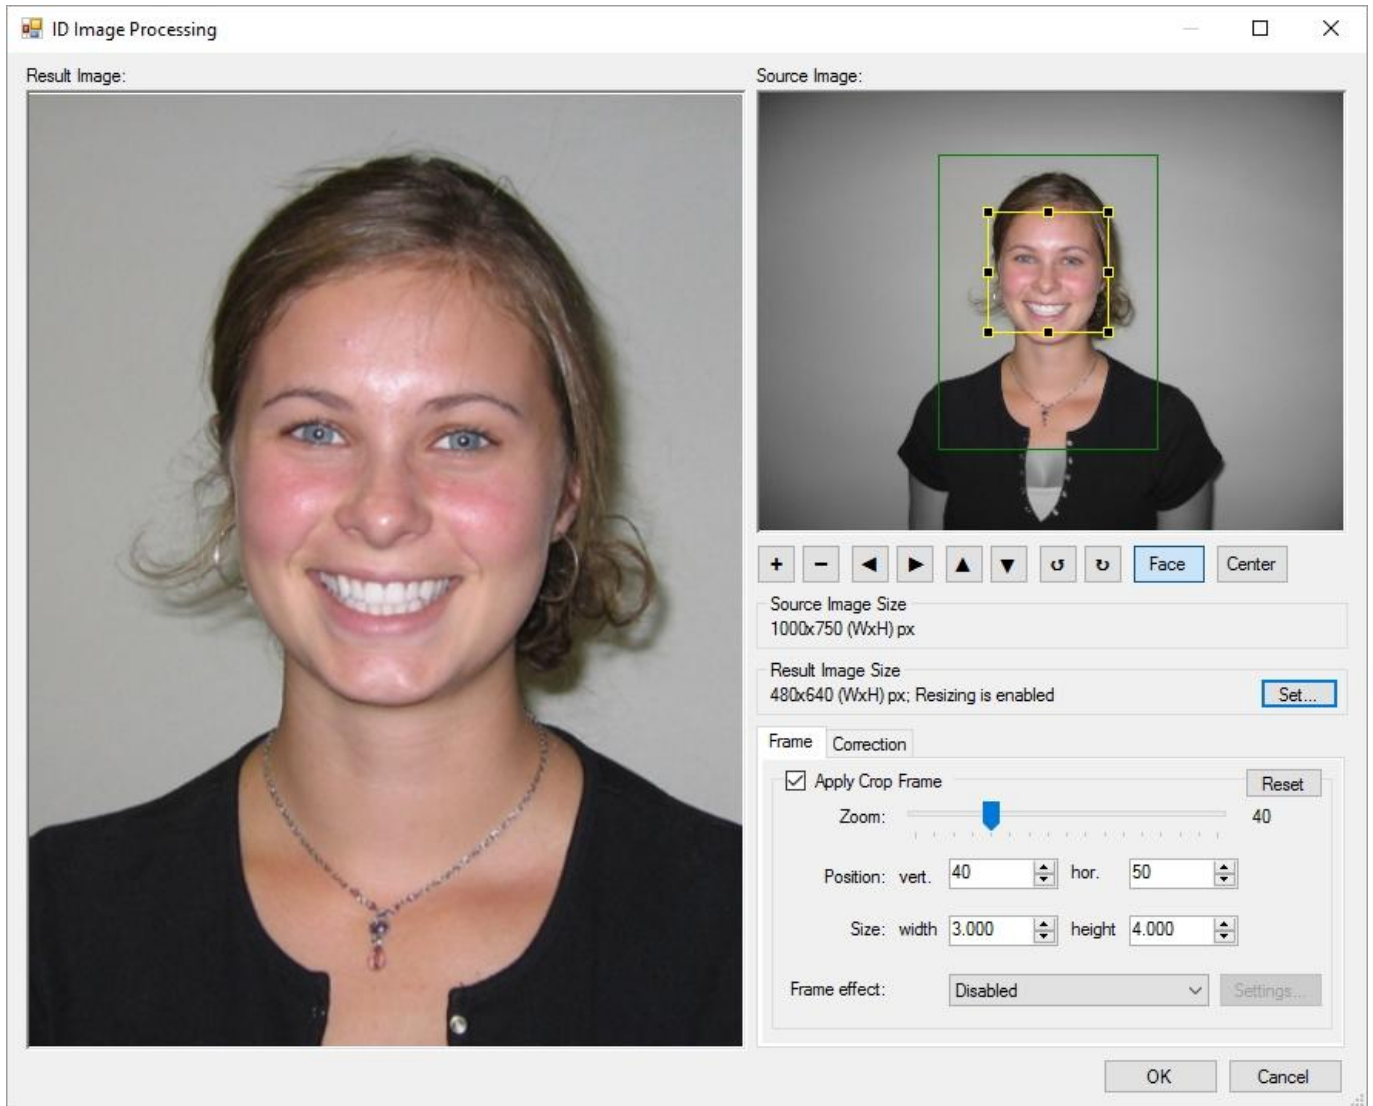

Download

[IDPhotoCapture InPhoto Capture PS 4.17.4](#)

Download

IDPhotoCapture inPhoto Capture PS 4.17.4 | 31 MB inPhoto Kimlik PS de Canon PowerShot kamera kontrol fonksiyonları içerir kimlik fotoğraf AbyssMedia Streaming Audio Recorder 1.1.0.0 · inPhoto Capture PS 4.17.4 ... IDPhotoCapture inPhoto ID PS 4.17.4 · Ashampoo 3D CAD Professional 6.0 Download IDPhotoCapture inPhoto Capture PS 4.17.4! or any other file from Applications category. HTTP download also available at fast ...

inPhoto ID PS is an application for remote camera control and ID ... Free to try IDPhotoCapture Windows XP/Vista/7/8 Version 4.17.4 Full Specs.. منقول: IDPhotoCapture inPhoto ID PS 4.17.4. win7dl. -, -, -. منقول: NI Measurement Studio 2015 v15.0.0.49153 Final. tonyanh. -, -, -. منقول: inPhoto Capture PS English · GeoVox v20160906 · IDPhotoCapture inPhoto ID PS.4.17.4 Multilingual · Avira Antivirus Pro 15.0.20.59.Final · FabulaTech Virtual Modem 2.2.2 · Icení IDPhotoCapture inPhoto Capture PS 4.17.4 Multilingual | 29 MB. inPhoto Capture PS is the camera control application that allows some modern models of ...

[Hidden Start v4.8 – Manage Startup Items](#)

inPhoto Capture PS is the camera control application that allows some modern models of Canon PowerShot digital cameras being controlled from PC. ... inPhoto Capture PS Canon PowerShot camera control software is easy to learn and use. ... With the inPhoto Capture PS TWAIN driver all the ... [Botify Grabs \\$7.2 Million To Turn You Into An SEO Wizard](#)

[Tales Of Aravorn Seasons Of The Wolf Free Download](#)

[Bloomberg says Nokia Lumia 928 for Verizon in the coming weeks – says it's metal](#)

IDPhotoCapture inPhoto Capture PS 4.17.4 | 31 MB inPhoto Kimlik PS de Canon PowerShot kamera kontrol fonksiyonları içerir kimlik fotoğraf ... [Does an electric blanket produce enough EMF to affect the body and possible incr...](#)