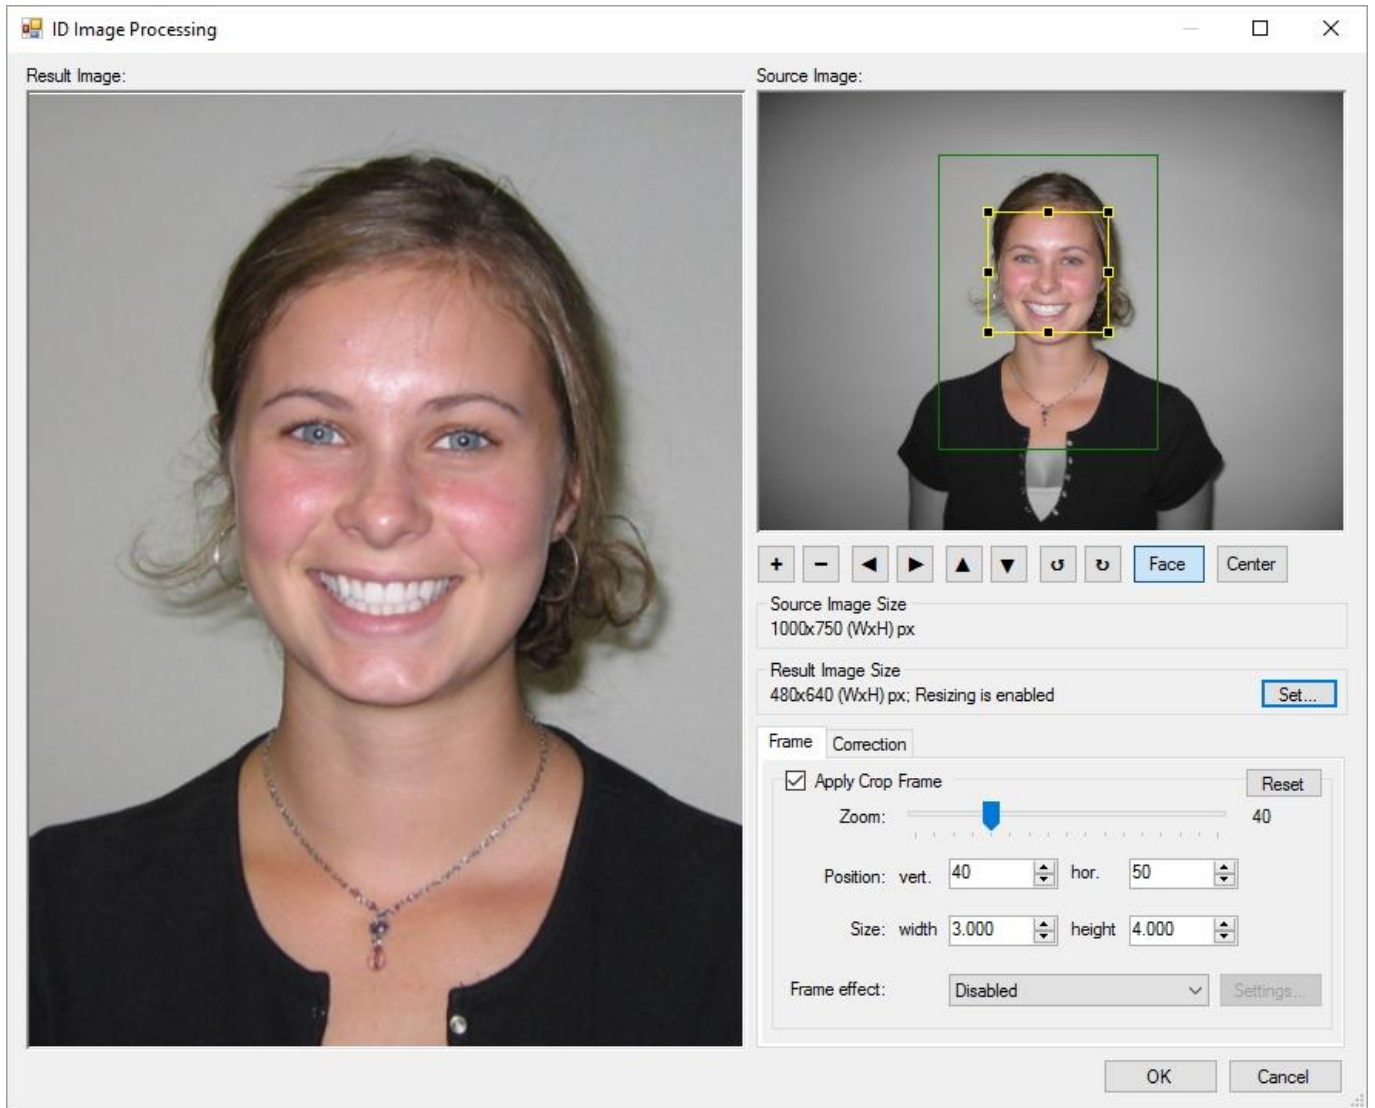

Download

[IDPhotoCapture InPhoto Capture PS 4.17.4](#)

Download

IDPhotoCapture inPhoto Capture PS 4.17.4 | 31 MB inPhoto Kimlik PS de Canon PowerShot kamera kontrol fonksiyonları içerir kimlik fotoğraf AbyssMedia Streaming Audio Recorder 1.1.0.0 · inPhoto Capture PS 4.17.4 ... IDPhotoCapture inPhoto ID PS 4.17.4 · Ashampoo 3D CAD Professional 6.0 Download IDPhotoCapture inPhoto Capture PS 4.17.4! or any other file from Applications category. HTTP download also available at fast ...

inPhoto ID PS is an application for remote camera control and ID ... Free to try IDPhotoCapture Windows XP/Vista/7/8 Version 4.17.4 Full Specs.. منقول: IDPhotoCapture inPhoto ID PS 4.17.4. win7dl. -, -, -. منقول: NI Measurement Studio 2015 v15.0.0.49153 Final. tonyanh. -, -, -. منقول: inPhoto Capture PS English · GeoVox v20160906 · IDPhotoCapture inPhoto ID PS.4.17.4 Multilingual · Avira Antivirus Pro 15.0.20.59.Final · FabulaTech Virtual Modem 2.2.2 · Icení IDPhotoCapture inPhoto Capture PS 4.17.4 Multilingual | 29 MB. inPhoto Capture PS is the camera control application that allows some modern models of ...

[Hidden Start v4.8 – Manage Startup Items](#)

inPhoto Capture PS is the camera control application that allows some modern models of Canon PowerShot digital cameras being controlled from PC. ... inPhoto Capture PS Canon PowerShot camera control software is easy to learn and use. ... With the inPhoto Capture PS TWAIN driver all the ... [Botify Grabs \\$7.2 Million To Turn You Into An SEO Wizard](#)

[Tales Of Aravorn Seasons Of The Wolf Free Download](#)

[Bloomberg says Nokia Lumia 928 for Verizon in the coming weeks – says it's metal](#)

IDPhotoCapture inPhoto Capture PS 4.17.4 | 31 MB inPhoto Kimlik PS de Canon PowerShot kamera kontrol fonksiyonları içerir kimlik fotoğraf ... [Does an electric blanket produce enough EMF to affect the body and possible incr...](#)